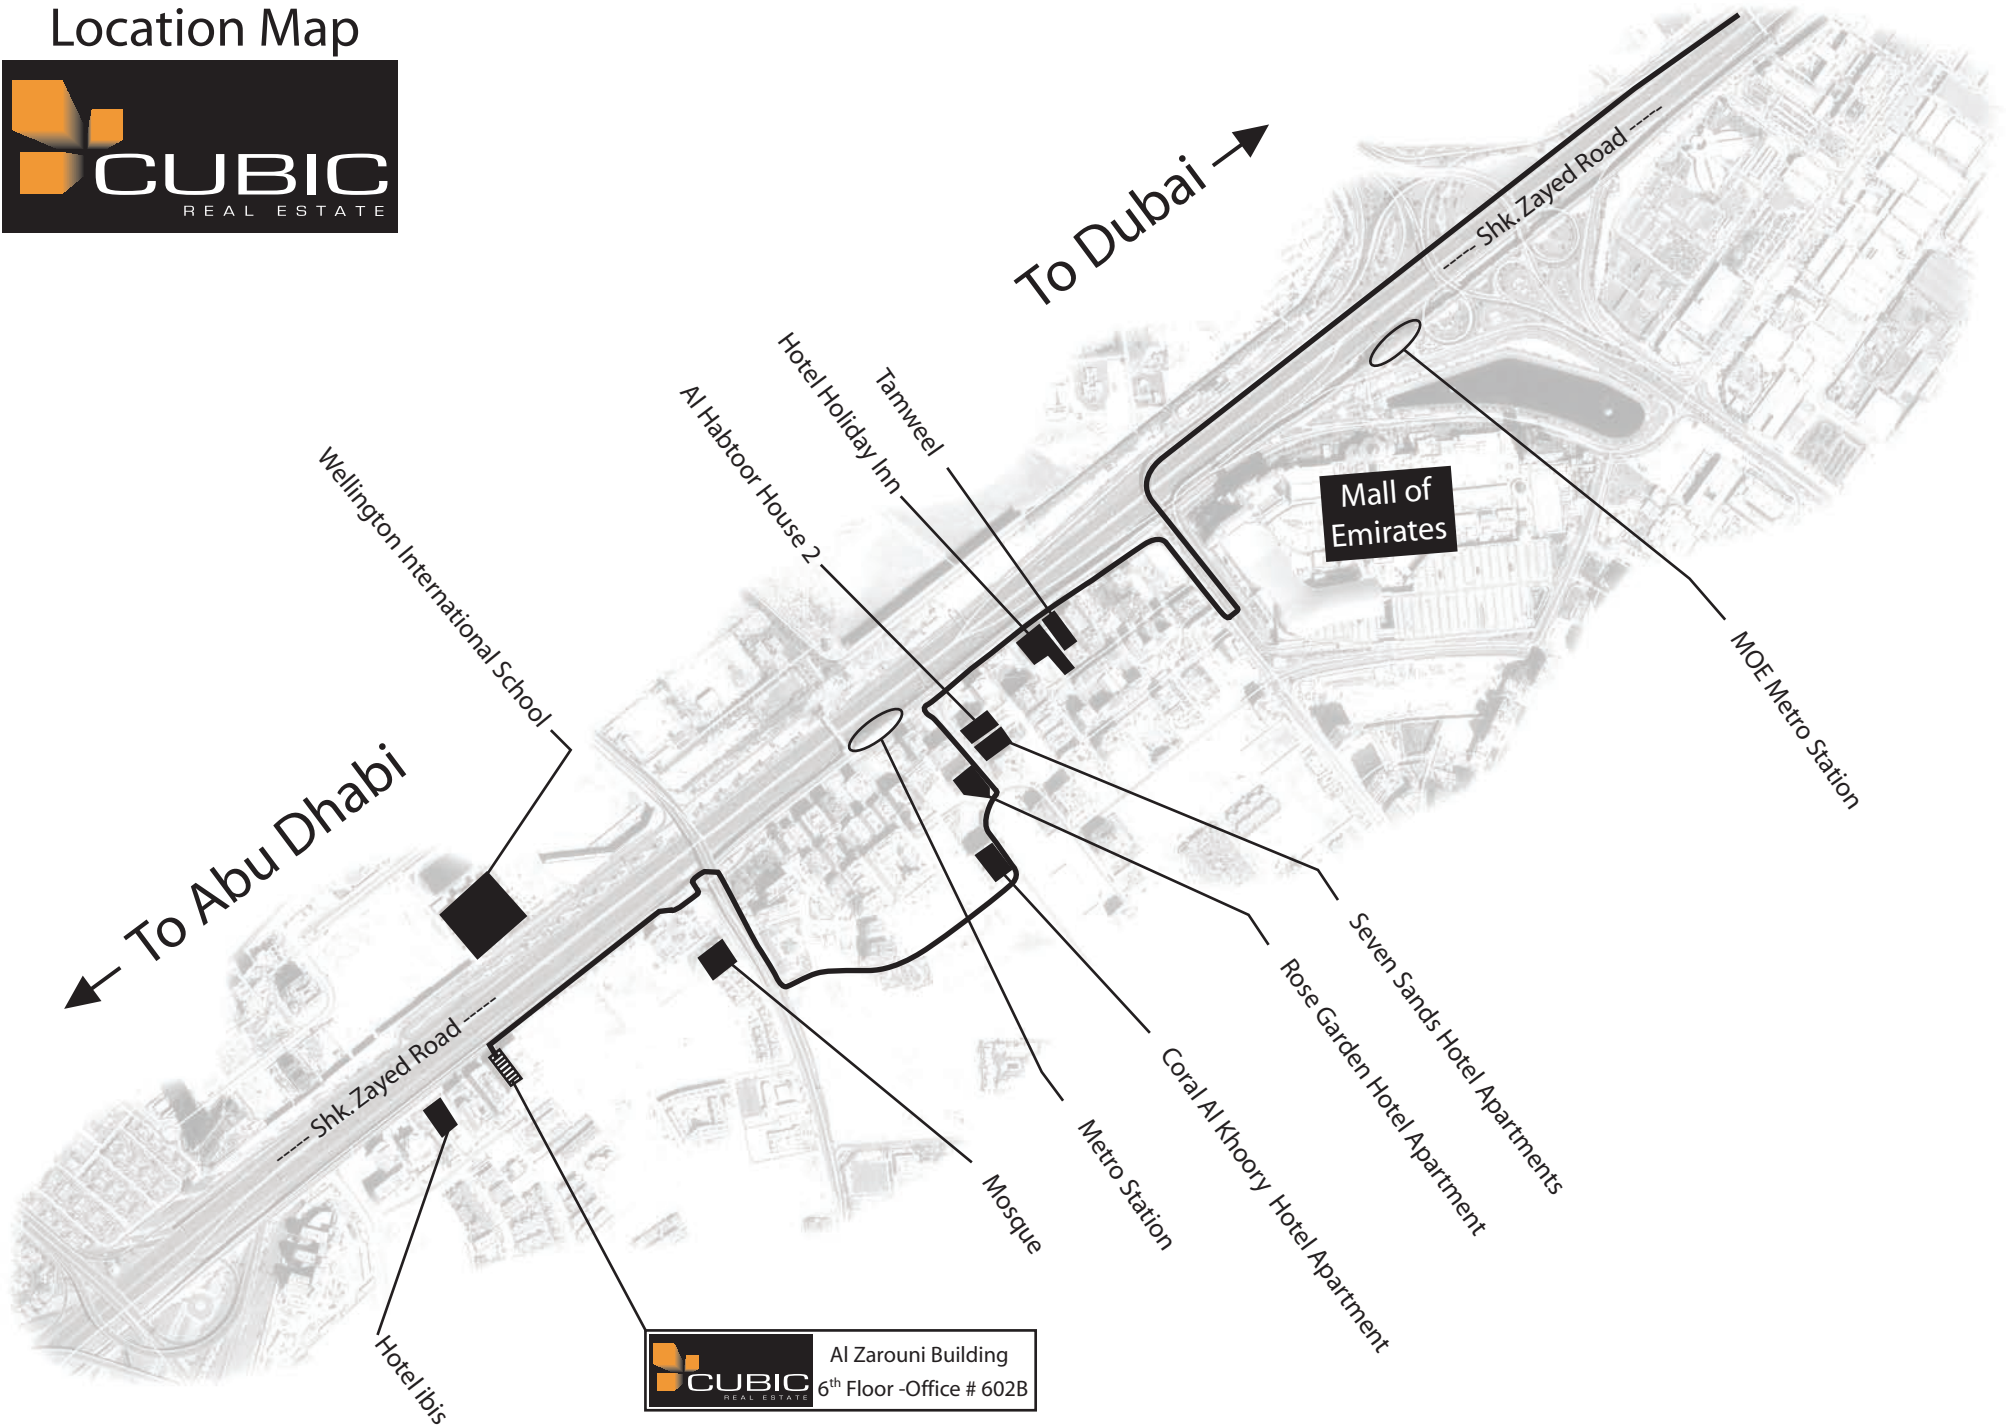

Location Map

To Dubai →

← To Abu Dhabi

Mall of Emirates

MOE Metro Station

Wellington International School

Al Habtoor House 2

Hotel Holiday Inn

Tamweel

Seven Sands Hotel Apartments

Rose Garden Hotel Apartment

Coral Al Khoory Hotel Apartment

Metro Station

Mosque

Hotel ibis

 Al Zarouni Building
6th Floor - Office # 602B